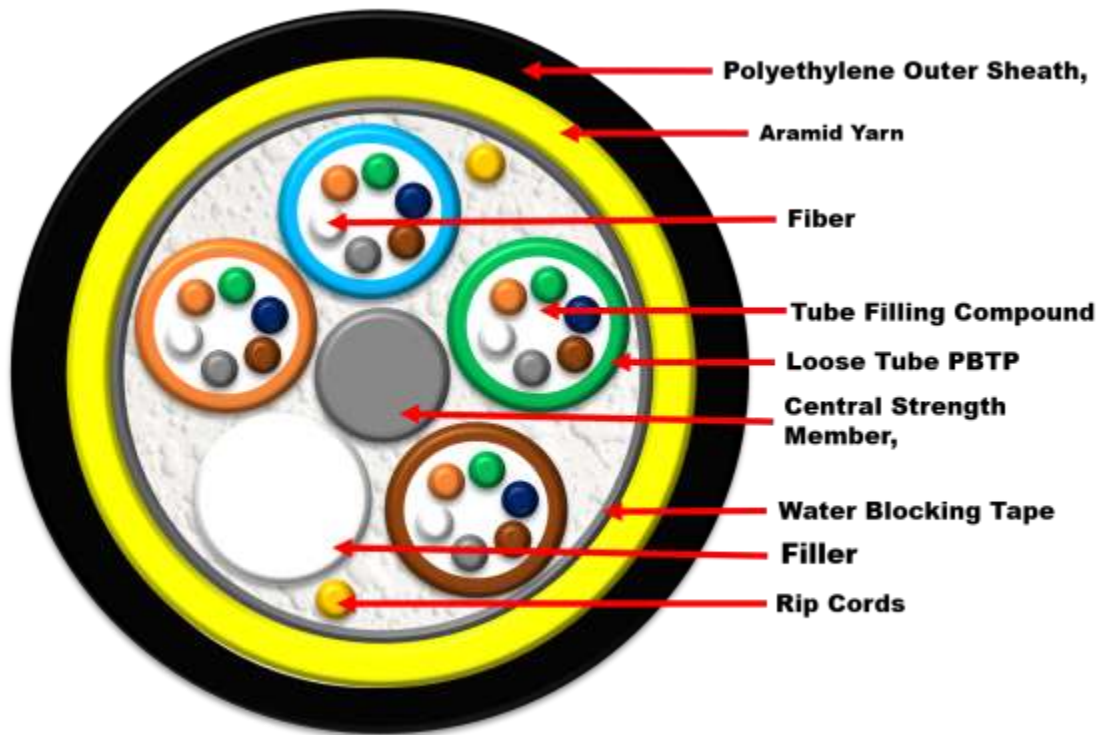

**ADSS CABLE - SINGLE JACKET
- SPAN 100 METERS STANDART**

ADSS CABLE - SINGLE JACKET - SPAN 100 METERS

ADSS-09G652004-SJ100Z-CN	ADSS Optic Cable G652 9/125 004FO - Single Jacket/ 100mt Span
ADSS-09G652006-SJ100Z-CN	ADSS Optic Cable G652 9/125 006FO - Single Jacket/ 100mt Span
ADSS-09G652008-SJ100Z-CN	ADSS Optic Cable G652 9/125 008FO - Single Jacket/ 100mt Span
ADSS-09G652012-SJ100Z-CN	ADSS Optic Cable G652 9/125 012FO - Single Jacket/ 100mt Span
ADSS-09G652024-SJ100Z-CN	ADSS Optic Cable G652 9/125 024FO - Single Jacket/ 100mt Span
ADSS-09G652048-SJ100Z-CN	ADSS Optic Cable G652 9/125 048FO - Single Jacket/ 100mt Span
ADSS-09G652096-SJ100Z-CN	ADSS Optic Cable G652 9/125 096FO - Single Jacket/ 100mt Span
ADSS-09G652144-SJ100Z-CN	ADSS Optic Cable G652 9/125 0144FO - Single Jacket/ 100mt Span

Check with your wholesaler or commercial advisor, the local inventory, if the product is not high Rotation and must be manufactured, confirm with your seller the minimum production quantities

TO KNOW MORE ABOUT THE PRODUCTS VISIT WWW.CABLRIX.COM WRITE US TO INFO@CABLRIX.COM