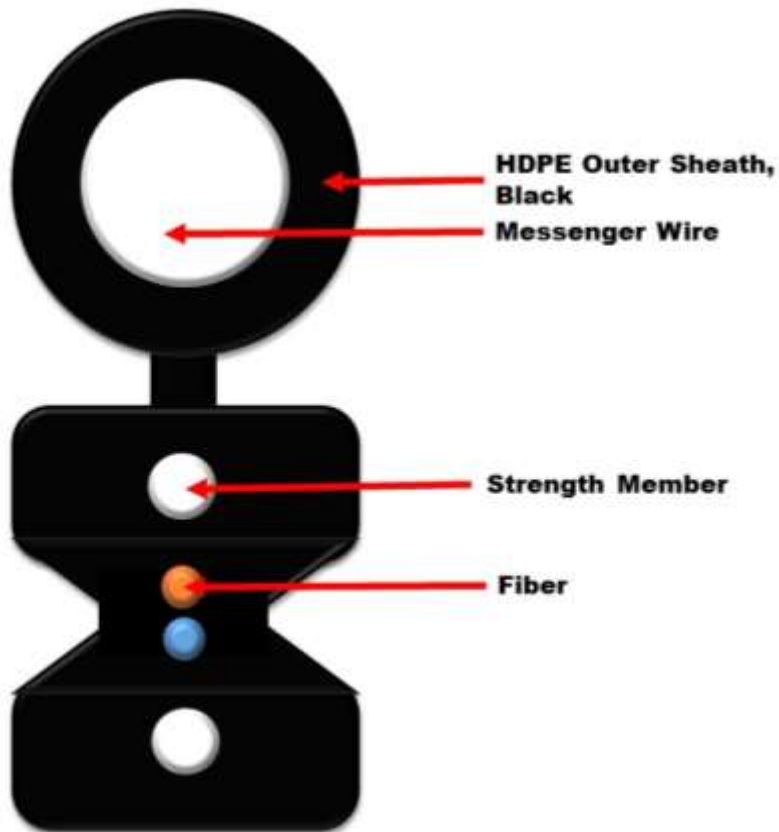

FLAT DROP CABLE - FRP AND STEEL MESSENGER – SELF SUPPORTING A2 PREMIUM

FLAT DROP CABLE - FRP AND STEEL MESSENGER - SELF SUPPORTING - A2

DCSSF-09G657A2001	Drop Cable Self Supporting FRP and STEEL Messenger Strength G657A2 9/125 LSZH 01 FO
DCSSF-09G657A2002	Drop Cable Self Supporting FRP and STEEL Messenger Strength G657A2 9/125 LSZH 02 FO
DCSSF-09G657A2004	Drop Cable Self Supporting FRP and STEEL Messenger Strength G657A2 9/125 LSZH 04 FO