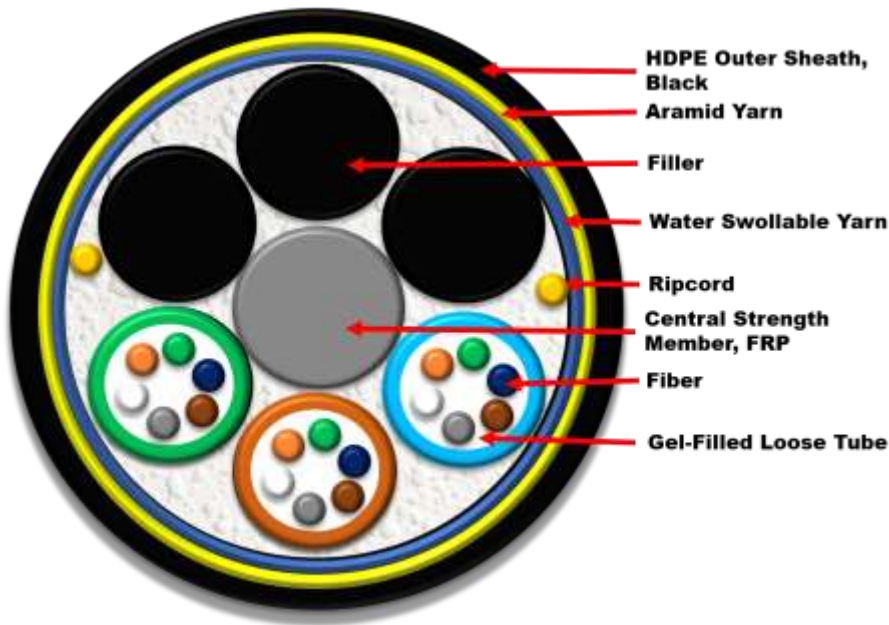

ADSS CABLE - SINGLE JACKET - SPAN 80 METERS PREMIUM

ADSS CABLE - SINGLE JACKET - SPAN 80 METERS

ADSS-09G652004-SJ80-IN	ADSS Optic Cable G652 9/125 004FO - Single Jacket/ 80mt Span
ADSS-09G652006-SJ80-IN	ADSS Optic Cable G652 9/125 006FO - Single Jacket/ 80mt Span
ADSS-09G652008-SJ80-IN	ADSS Optic Cable G652 9/125 008FO - Single Jacket/ 80mt Span
ADSS-09G652012-SJ80-IN	ADSS Optic Cable G652 9/125 012FO - Single Jacket/ 80mt Span
ADSS-09G652024-SJ80-IN	ADSS Optic Cable G652 9/125 024FO - Single Jacket/ 80mt Span
ADSS-09G652048-SJ80-IN	ADSS Optic Cable G652 9/125 048FO - Single Jacket/ 80mt Span
ADSS-09G652096-SJ80-IN	ADSS Optic Cable G652 9/125 096FO - Single Jacket/ 80mt Span
ADSS-09G652144-SJ80-IN	ADSS Optic Cable G652 9/125 0144FO - Single Jacket/ 80mt Span

Check with your wholesaler or commercial advisor, the local inventory, if the product is not high Rotation and must be manufactured, confirm with your seller the minimum production quantities