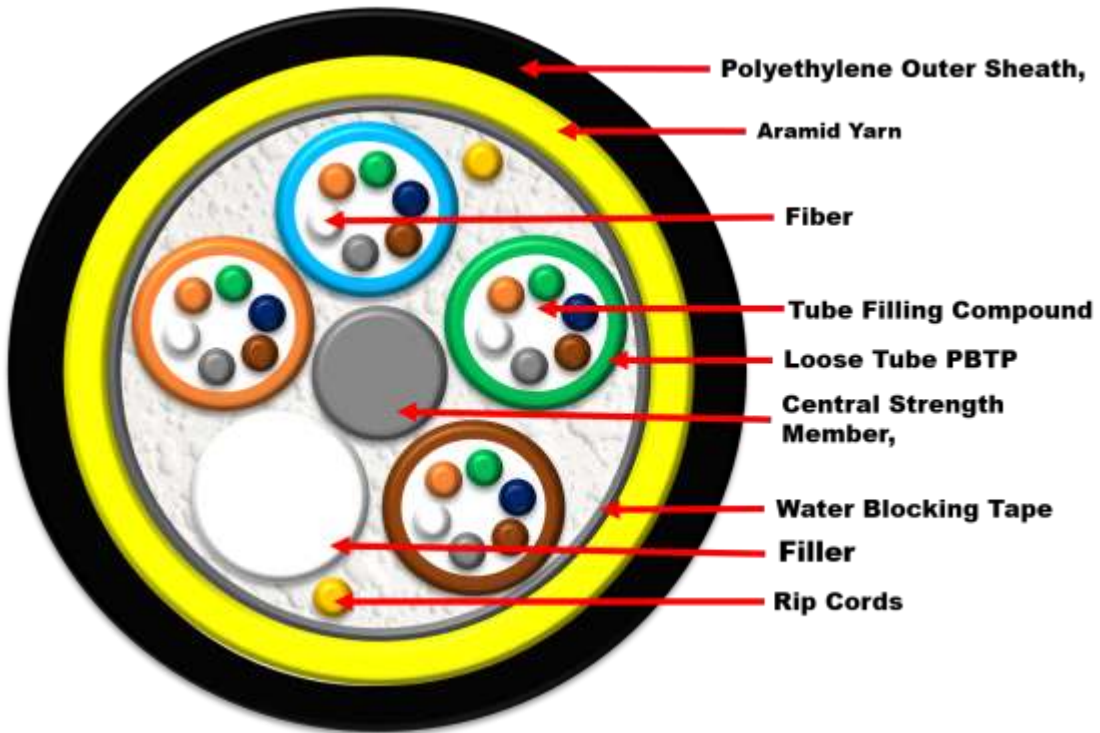

ADSS CABLE - SINGLE JACKET - SPAN 80 METERS STANDART

ADSS CABLE - SINGLE JACKET - SPAN 80 METERS

ADSS-09G652004-SJ80Z-CN	ADSS Optic Cable G652 9/125 004FO - Single Jacket/ 80mt Span
ADSS-09G652006-SJ80Z-CN	ADSS Optic Cable G652 9/125 006FO - Single Jacket/ 80mt Span
ADSS-09G652008-SJ80Z-CN	ADSS Optic Cable G652 9/125 008FO - Single Jacket/ 80mt Span
ADSS-09G652012-SJ80Z-CN	ADSS Optic Cable G652 9/125 012FO - Single Jacket/ 80mt Span
ADSS-09G652024-SJ80Z-CN	ADSS Optic Cable G652 9/125 024FO - Single Jacket/ 80mt Span
ADSS-09G652048-SJ80Z-CN	ADSS Optic Cable G652 9/125 048FO - Single Jacket/ 80mt Span
ADSS-09G652096-SJ80Z-CN	ADSS Optic Cable G652 9/125 096FO - Single Jacket/ 80mt Span
ADSS-09G652144-SJ80Z-CN	ADSS Optic Cable G652 9/125 0144FO - Single Jacket/ 80mt Span

Check with your wholesaler or commercial advisor, the local inventory, if the product is not high Rotation and must be manufactured, confirm with your seller the minimum production quantities