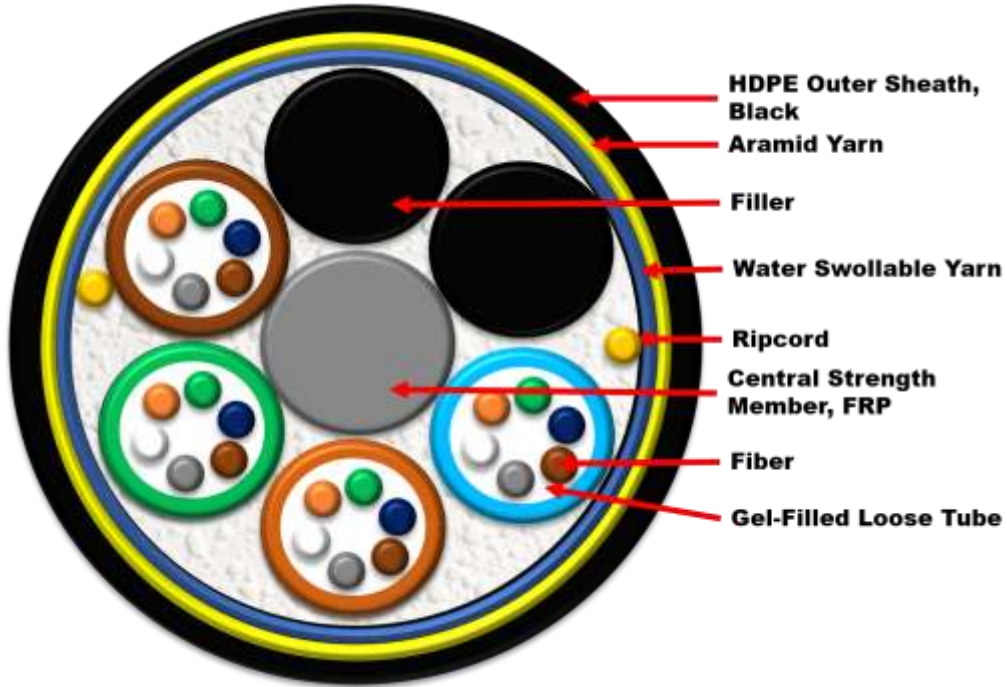

ADSS CABLE - SINGLE JACKET - SPAN 120 METERS PREMIUM

ADSS CABLE - SINGLE JACKET - SPAN 120 METERS

ADSS-09G652004-SJ120-IN	ADSS Optic Cable G652 9/125 004FO - Single Jacket/ 120mt Span
ADSS-09G652006-SJ120-IN	ADSS Optic Cable G652 9/125 006FO - Single Jacket/ 120mt Span
ADSS-09G652008-SJ120-IN	ADSS Optic Cable G652 9/125 008FO - Single Jacket/ 120mt Span
ADSS-09G652012-SJ120-IN	ADSS Optic Cable G652 9/125 012FO - Single Jacket/ 120mt Span
ADSS-09G652024-SJ120-IN	ADSS Optic Cable G652 9/125 024FO - Single Jacket/ 120mt Span
ADSS-09G652048-SJ120-IN	ADSS Optic Cable G652 9/125 048FO - Single Jacket/ 120mt Span
ADSS-09G652096-SJ120-IN	ADSS Optic Cable G652 9/125 096FO - Single Jacket/ 120mt Span
ADSS-09G652144-SJ120-IN	ADSS Optic Cable G652 9/125 0144FO - Single Jacket/ 120mt Span

Check with your wholesaler or commercial advisor, the local inventory, if the product is not high Rotation and must be manufactured, confirm with your seller the minimum production quantities