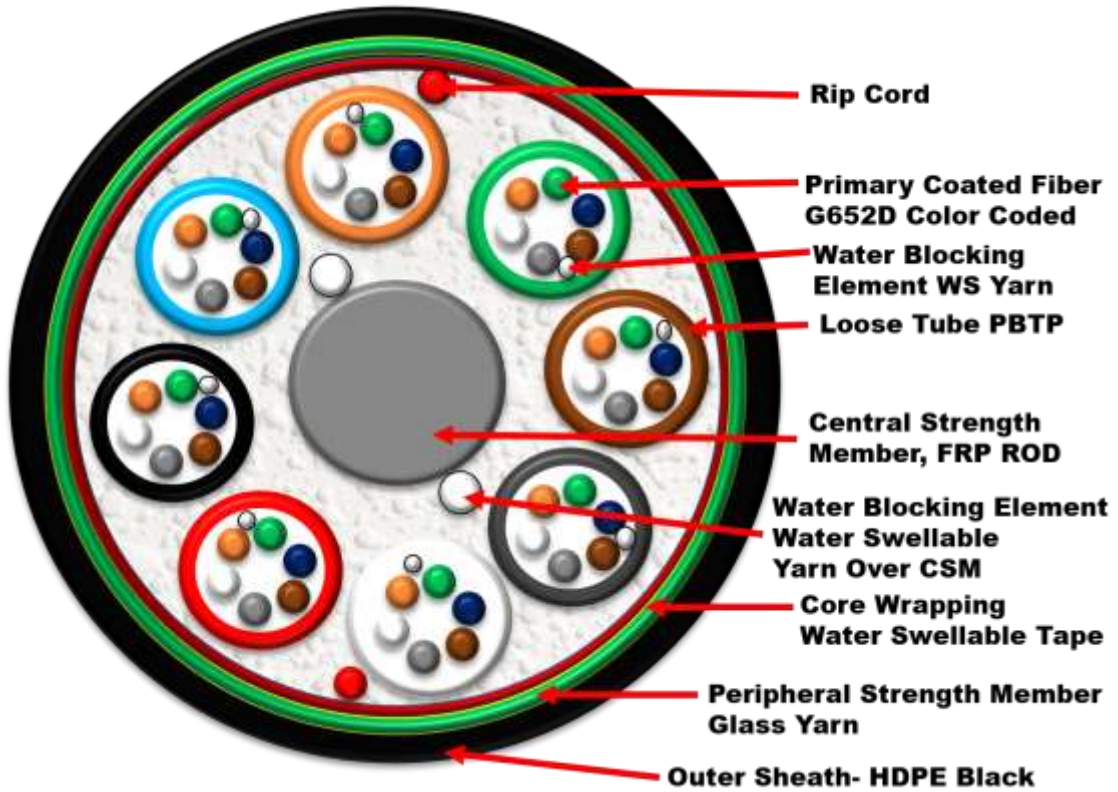

OCCMGY CABLE- SINGLE JACKET MULTI-TUBE IN AERIAL (LASHED) OR DUCT ENVIROMENT

OCCMGY CABLE- SINGLE JACKET MULTI-TUBE IN AERIAL (LASHED) OR DUCT ENVIROMENT

OCCMGY-09G652012-SJ-IN	Aerial non Armored Multi- Without Gel filled Cable, Glass Yarn G652D 9/125 012FO - PE / UV Jacket
OCCMGY-09G652024-SJ-IN	Aerial non Armored Multi- Without Gel filled Cable, Glass Yarn G652D 9/125 024FO - PE / UV Jacket
OCCMGY-09G652048-SJ-IN	Aerial non Armored Multi- Without Gel filled Cable, Glass Yarn G652D 9/125 048FO - PE / UV Jacket
OCCMGY-09G652096-SJ-IN	Aerial non Armored Multi- Without Gel filled Cable, Glass Yarn G652D 9/125 096FO - PE / UV Jacket

Check with your wholesaler or commercial advisor, the local inventory, if the product is not high Rotation and must be manufactured, confirm with your seller the minimum production quantities