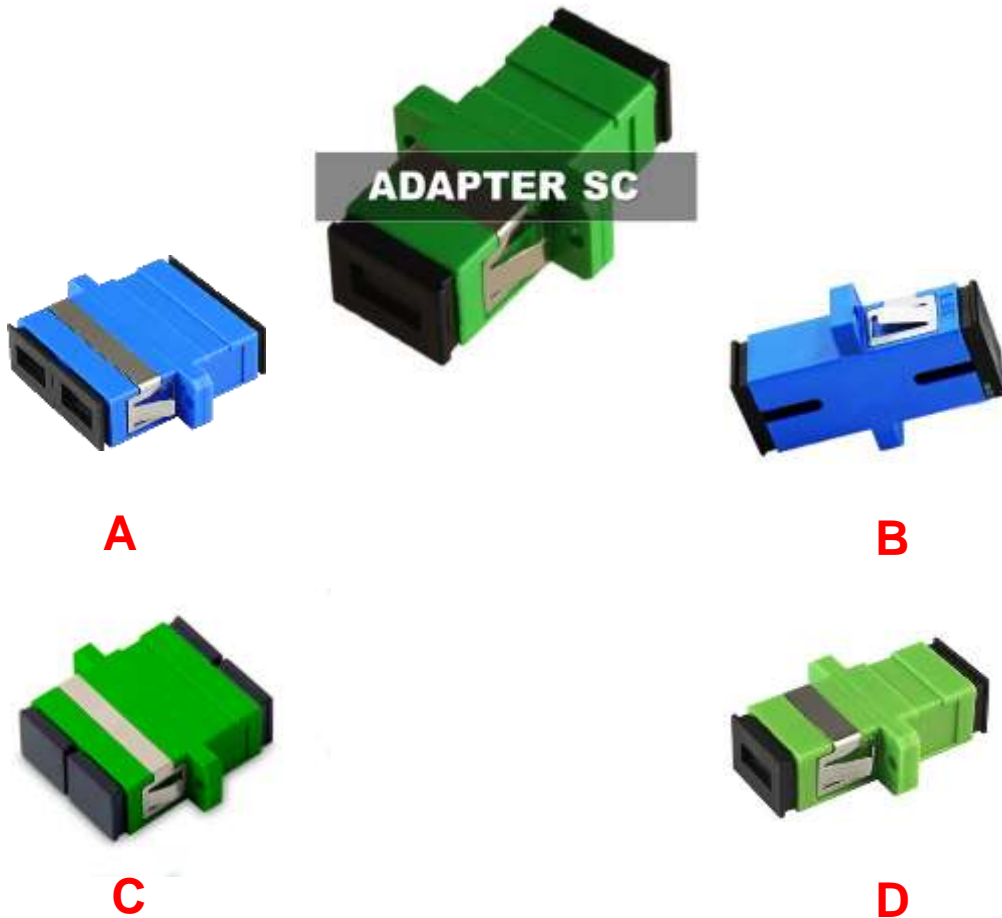

OPTICAL ADAPTER

A	OAS-06DU	Adapter Fiber Single Mode SC/UPC Duplex
B	OAS-06SU	Adapter Fiber Single Mode SC/UPC Simplex
C	OAS-06DA	Adapter Fiber Single-Mode SC/APC Duplex
D	OAS-06SA	Adapter Fiber Single-Mode SC/APC Simplex

Check with your wholesaler or commercial advisor, the local inventory, if the product is not high Rotation and must be manufactured, confirm with your seller the minimum production quantities