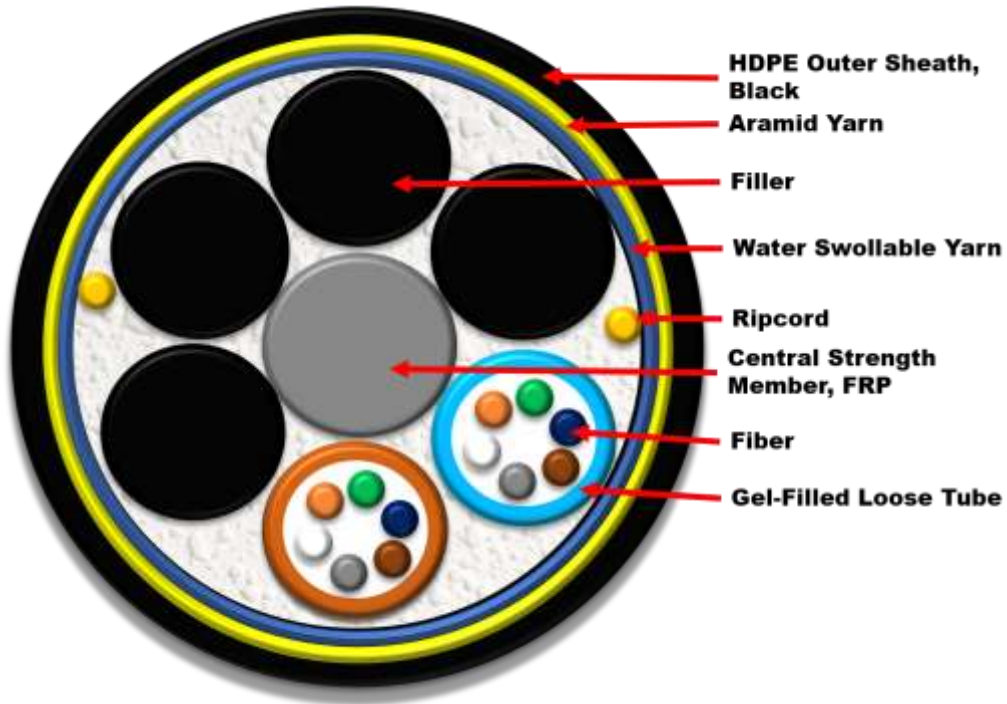

ADSS CABLE - SINGLE JACKET - SPAN 100 METERS PREMIUM

ADSS CABLE - SINGLE JACKET - SPAN 100 METERS

ADSS-09G652004-SJ100-IN	ADSS Optic Cable G652 9/125 004FO - Single Jacket/ 100mt Span
ADSS-09G652006-SJ100-IN	ADSS Optic Cable G652 9/125 006FO - Single Jacket/ 100mt Span
ADSS-09G652008-SJ100-IN	ADSS Optic Cable G652 9/125 008FO - Single Jacket/ 100mt Span
ADSS-09G652012-SJ100-IN	ADSS Optic Cable G652 9/125 012FO - Single Jacket/ 100mt Span
ADSS-09G652024-SJ100-IN	ADSS Optic Cable G652 9/125 024FO - Single Jacket/ 100mt Span
ADSS-09G652048-SJ100-IN	ADSS Optic Cable G652 9/125 048FO - Single Jacket/ 100mt Span
ADSS-09G652096-SJ100-IN	ADSS Optic Cable G652 9/125 096FO - Single Jacket/ 100mt Span
ADSS-09G652144-SJ100-IN	ADSS Optic Cable G652 9/125 0144FO - Single Jacket/ 100mt Span

Check with your wholesaler or commercial advisor, the local inventory, if the product is not high Rotation and must be manufactured, confirm with your seller the minimum production quantities