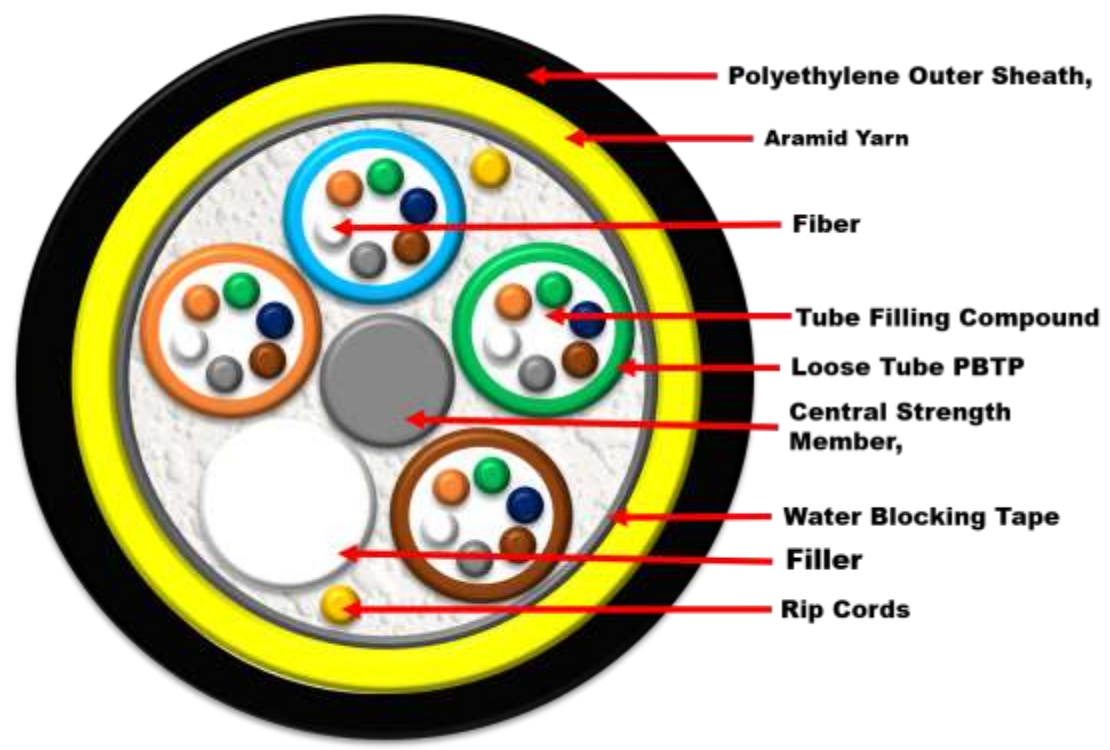

**ADSS CABLE - SINGLE JACKET
- SPAN 120 METERS STANDART**

TO KNOW MORE ABOUT THE PRODUCTS VISIT WWW.CABLRIX.COM WRITE US TO INFO@CABLRIX.COM

ADSS CABLE - SINGLE JACKET - SPAN 120 METERS

ADSS-09G652004-SJ120Z-CN	ADSS Optic Cable G652 9/125 004FO - Single Jacket/ 120mt Span
ADSS-09G652006-SJ120Z-CN	ADSS Optic Cable G652 9/125 006FO - Single Jacket/ 120mt Span
ADSS-09G652008-SJ120Z-CN	ADSS Optic Cable G652 9/125 008FO - Single Jacket/ 120mt Span
ADSS-09G652012-SJ120Z-CN	ADSS Optic Cable G652 9/125 012FO - Single Jacket/ 120mt Span
ADSS-09G652024-SJ120Z-CN	ADSS Optic Cable G652 9/125 024FO - Single Jacket/ 120mt Span
ADSS-09G652048-SJ120Z-CN	ADSS Optic Cable G652 9/125 048FO - Single Jacket/ 120mt Span
ADSS-09G652096-SJ120Z-CN	ADSS Optic Cable G652 9/125 096FO - Single Jacket/ 120mt Span
ADSS-09G652144-SJ120Z-CN	ADSS Optic Cable G652 9/125 0144FO - Single Jacket/ 120mt Span

Check with your wholesaler or commercial advisor, the local inventory, if the product is not high Rotation and must be manufactured, confirm with your seller the minimum production quantities