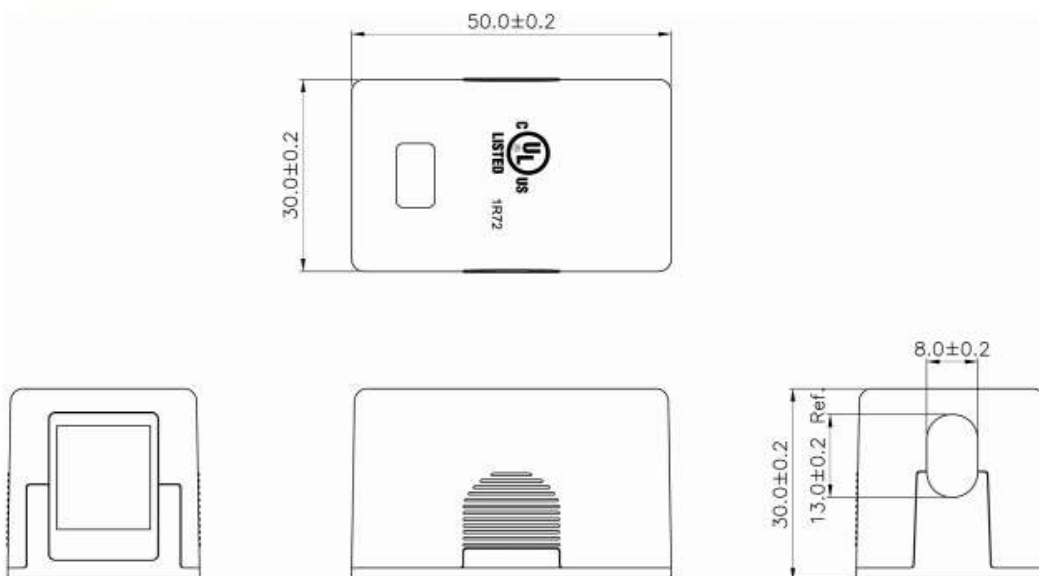

ASB-0Y X

Surface Mounted Box

Where **Y = Ports**

Y = 2 = 2 Ports

Y = 1 = 1 Port

Where **X = Color**

X = I = Ivory

X = W = White

(Other colors under request)

Features:

Materials	
Box	ABS, UL 94V-0, With optional color
Insert	ABS, UL 94V-0
Screw	M4.0 x 14.0 x 7.0mm

Diagrams:

ASB-0Y X

Surface Mounted Box